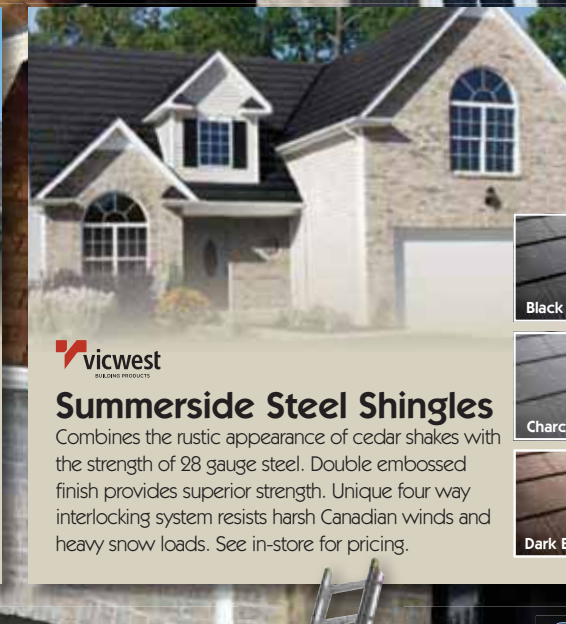

BP

Dakota 3-Tab Shingles 25 Year Warranty

In-stock colours. 32 sq. ft. bundle. Cash and carry.

22⁹⁷

vicwest **ideal roofing**

Pre-Painted Steel Roofing

TIMBER MART supplies a variety of exterior building solutions specifically designed to improve the aesthetics of your home, cottage or agricultural building. Check with your local TIMBER MART for competitive pricing. May be special order at some locations.